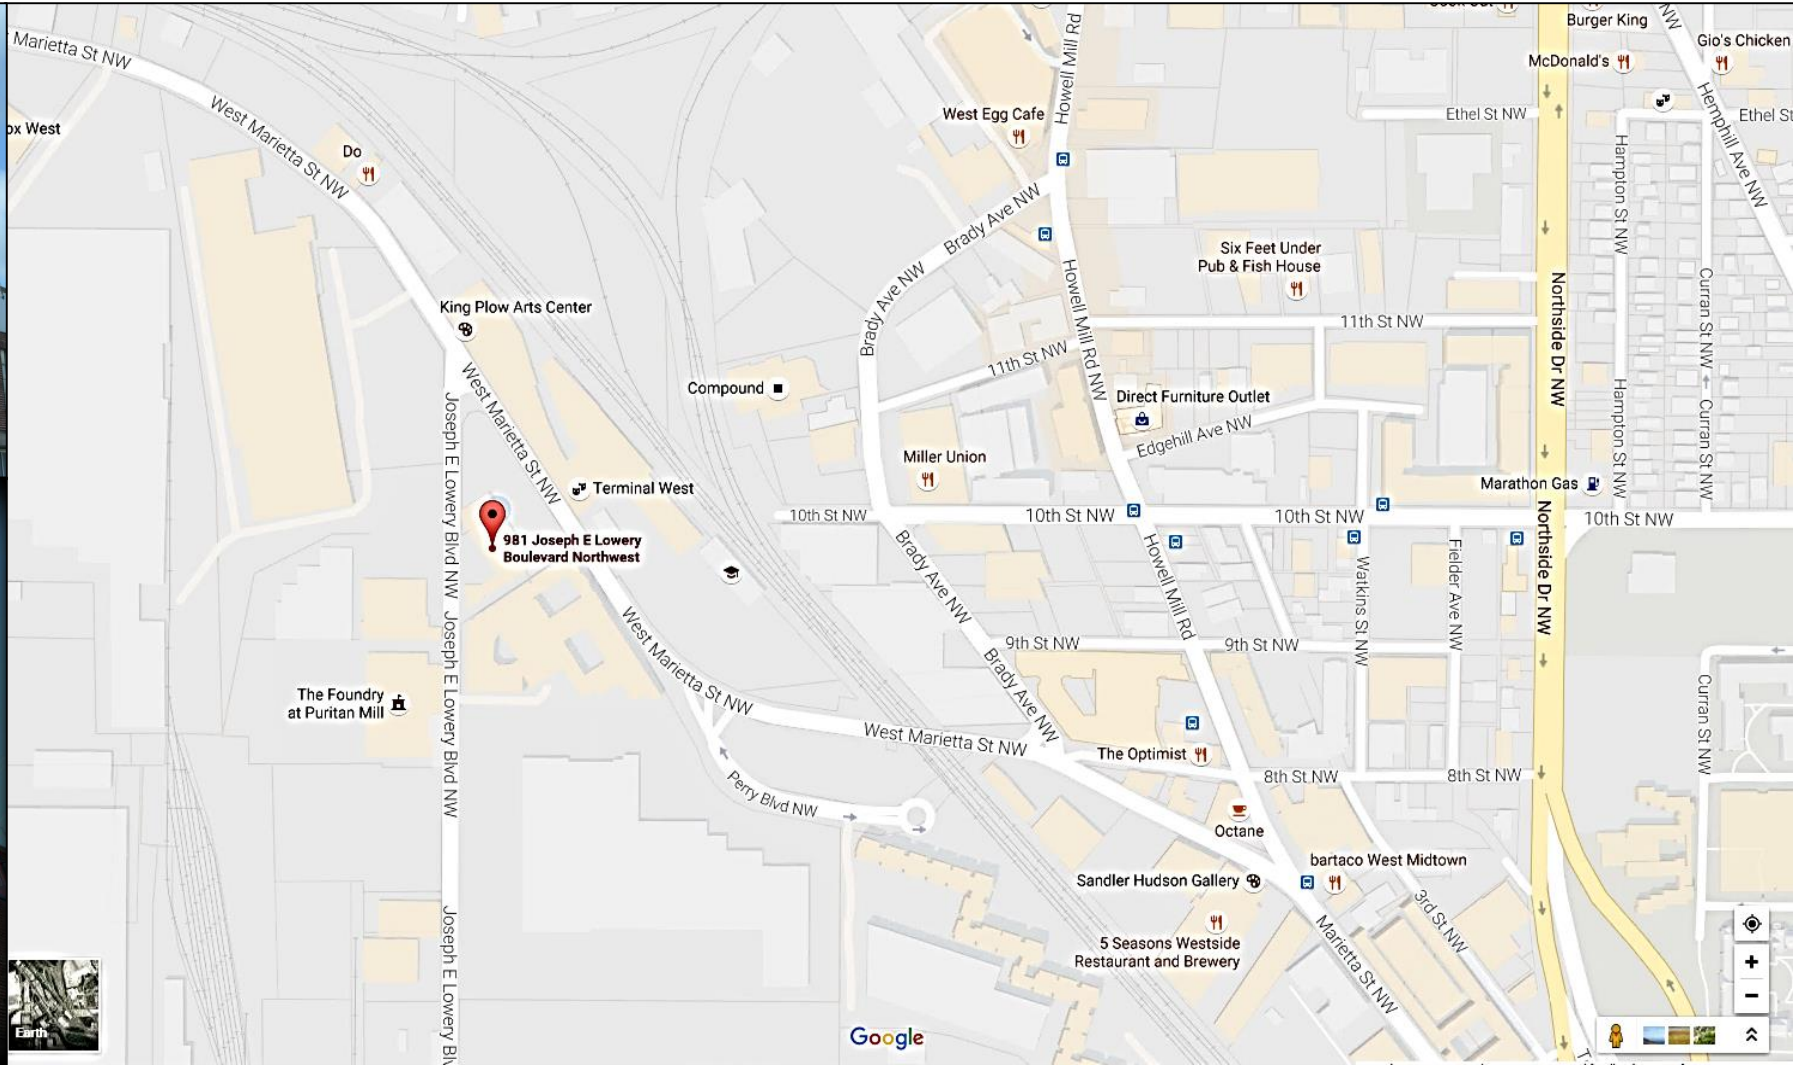

THE RMN AGENCY

DIRECTIONS TO THE RMN AGENCY:

981 Joseph E. Lowery Blvd., **NW**, Ste. 100, Atlanta, GA 30318

The **NORTHWEST** is important for mobile mapping directions

Google Map Directions: <https://goo.gl/maps/iKGfWELaw282>

THE RMN AGENCY

SELF-PARKING FOR THE RMN AGENCY:

There is a PAID 2-LEVEL parking deck at the King Plow Arts Center on West Marietta Street, which is across the street from The RMN Agency Building at 981 Joseph E. Lowery Blvd. After you cross West Marietta, you can take the stairs down to our building from the tenants' parking lot. We are Suite 100. Call 678-426-3180 if lost.